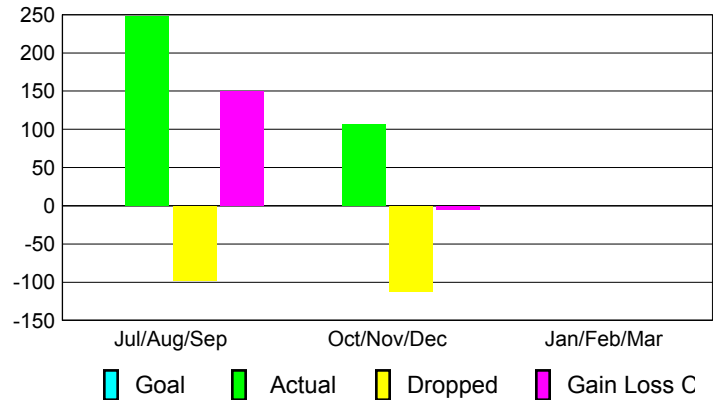

Membership Results 2012-2013

Goal, New, Dropped, Gain/Loss

Comparison of Membership Gain/Loss

Current Year Compared to the Previous Year