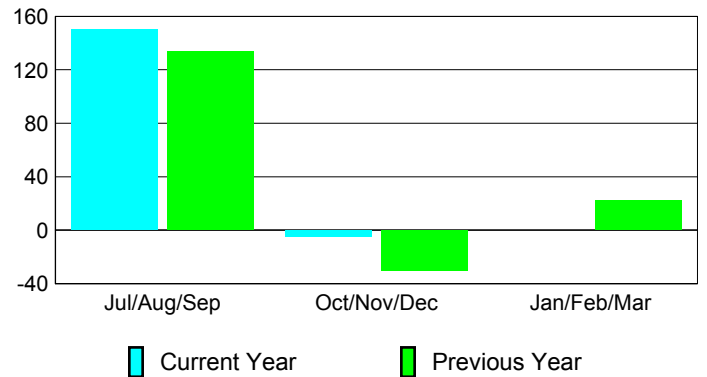

Membership Results
2012-2013

Membership
2011-2012

Month	Net Memb Goal	Actual New Memb	Actual Dropped Memb	Gain/Loss of Memb	Gain/Loss of Memb
Jul/Aug/Sep	0	248	-98	150	134
Oct/Nov/Dec	0	107	-112	-5	-30
Jan/Feb/Mar	0	0	0	0	22
Totals	0	355	-210	145	126

Membership Results 2012-2013

Goal, New, Dropped, Gain/Loss

Comparison of Membership Gain/Loss

Current Year Compared to the Previous Year

Gender Comparison 2012-2013

Jul/Aug/Sep

Oct/Nov/Dec

Jan/Feb/Mar