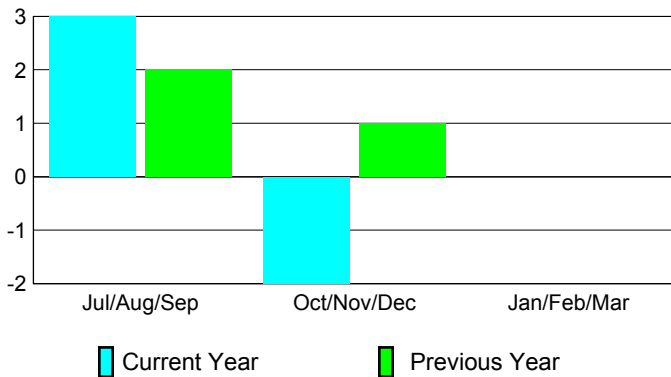

2012-2013 GMT Reports for District (or Undistricted) **District 356 B**

GMT: BYEONG-DEOK KIM

Location: REPUBLIC OF KOREA

GMT CA: 5

CLUBS

Club Results
2012-2013

Clubs
2011-2012

Month	New Club Goal	Actual New Clubs	Actual Dropped Clubs	Gain/Loss of Clubs	Gain/Loss of Clubs
Jul/Aug/Sep	0	3	0	3	2
Oct/Nov/Dec	0	0	-2	-2	1
Jan/Feb/Mar	0	0	0	0	0
Totals	0	3	-2	1	3

Club Results 2012-2013

Goal, New, Dropped, Gain/Loss

Comparison of Club Gain/Loss

Current Year Compared to the Previous Year

YTD Status Quo Clubs 2012-2013

Status Quo Clubs Compared to Status Quo Members

MEMBERSHIP