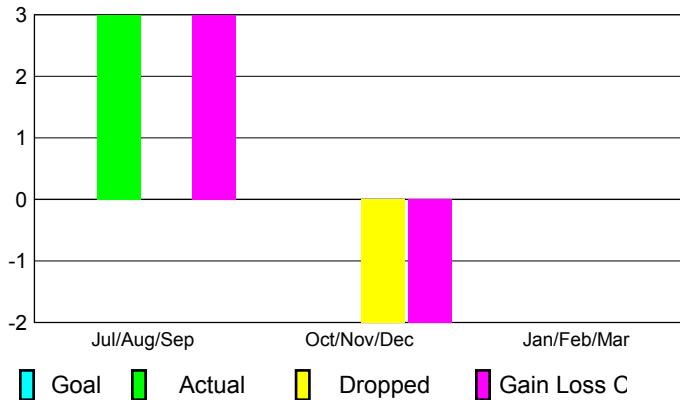

2012-2013 GMT Reports for District (or Undistricted) **District 356 B**

GMT: BYEONG-DEOK KIM

Location: REPUBLIC OF KOREA

GMT CA: 5

CLUBS

Club Results
2012-2013

Clubs
2011-2012

Month	New Club Goal	Actual New Clubs	Actual Dropped Clubs	Gain/Loss of Clubs	Gain/Loss of Clubs
Jul/Aug/Sep	0	3	0	3	2
Oct/Nov/Dec	0	0	-2	-2	1
Jan/Feb/Mar	0	0	0	0	0
Totals	0	3	-2	1	3

Club Results 2012-2013

Goal, New, Dropped, Gain/Loss

Comparison of Club Gain/Loss

Current Year Compared to the Previous Year

YTD Status Quo Clubs 2012-2013

Status Quo Clubs Compared to Status Quo Members

MEMBERSHIP